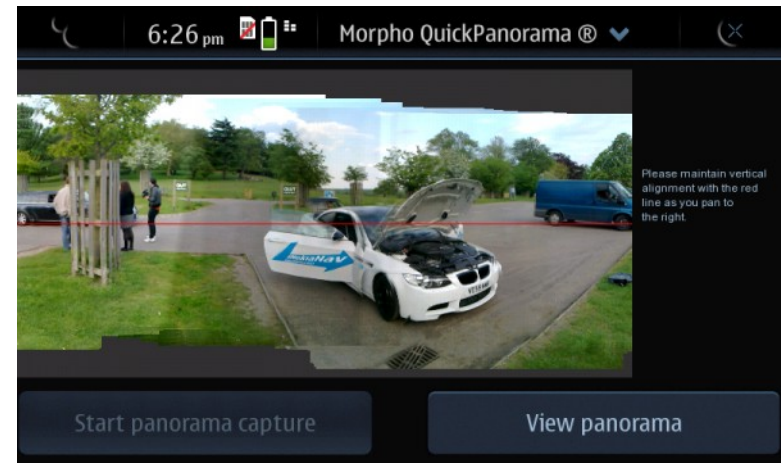

■ GSM

- GPRS multislots class 32
- EDGE, WCDMA, HSPA
- Dual Transfer Mode

Hardware

Ukázky

Ukázky

Nokia PUSH

- N9 profile
- Face detector
- Speaker verification system
- Location based reminder
- Geographical collaborative environment
- Multi-modal data acquisition
- Content based image search