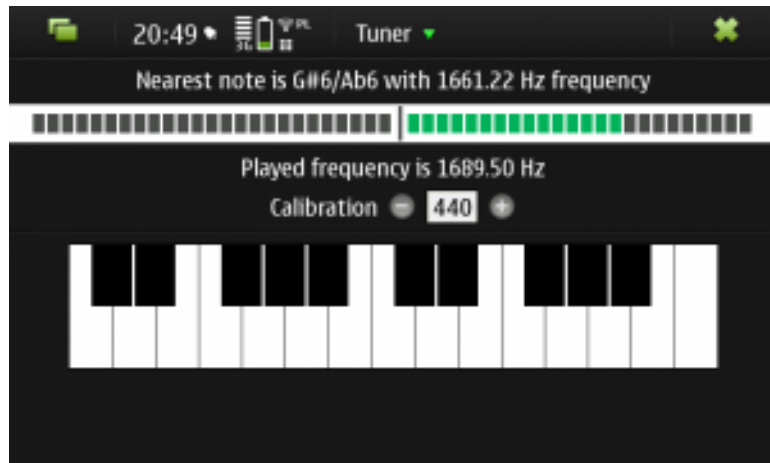

■ GSM

- GPRS multislots class 32
- EDGE, WCDMA, HSPA
- Dual Transfer Mode

Hardware

Ukázky

Ukázky

Nokia PUSH

- N9 profile
- Face detector
- Speaker verification system
- Location based reminder
- Geographical collaborative environment
- Multi-modal data acquisition
- Content based image search