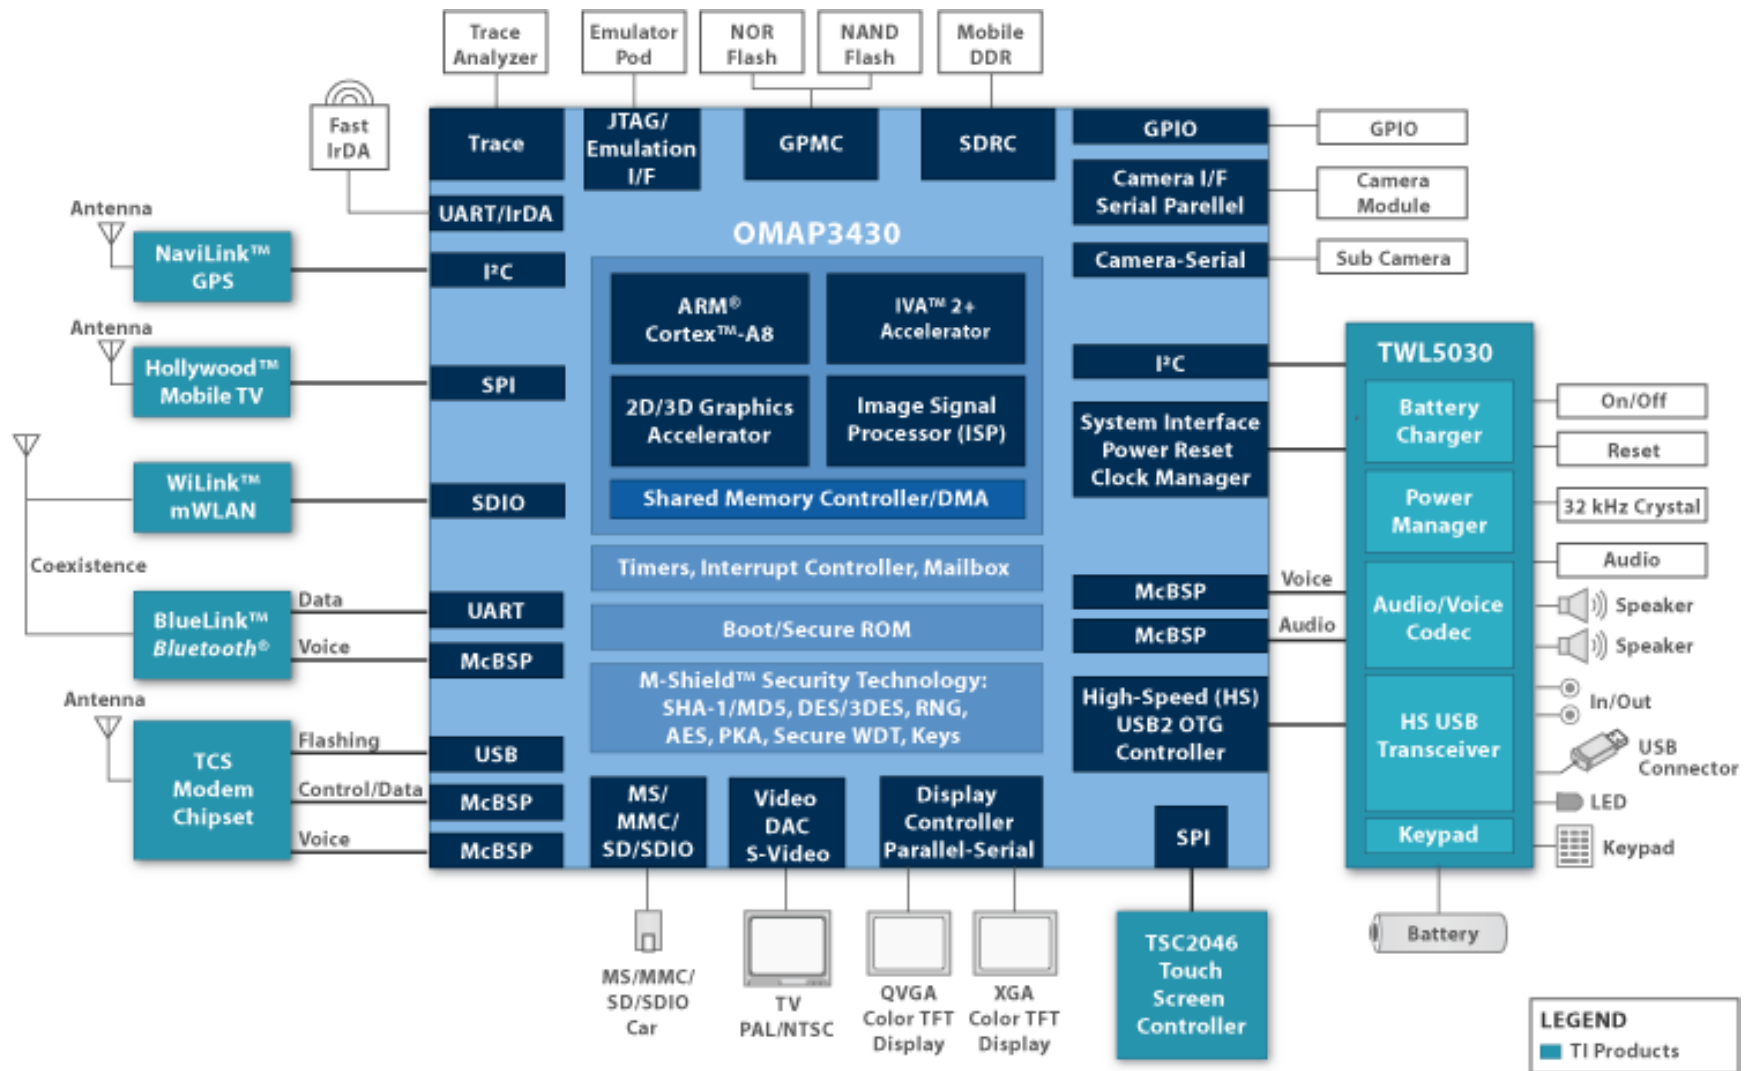

Hardware

■ CPU

- ARM Cortex-A8 @600MHz
- +DSP, +FPU, +GPU

■ Rezistivní touchscreen

■ Akcelerometry, GPS

■ FM přijmač/vysílač

■ Wifi, Bluetooth

■ IR/FIR

■ GSM

- GPRS multislots class 32
- EDGE, WCDMA, HSPA
- Dual Transfer Mode

Hardware

Ukázky

Ukázky

Nokia PUSH

- N9 profile
- Face detector
- Speaker verification system
- Location based reminder
- Geographical collaborative environment
- Multi-modal data acquisition
- Content based image search